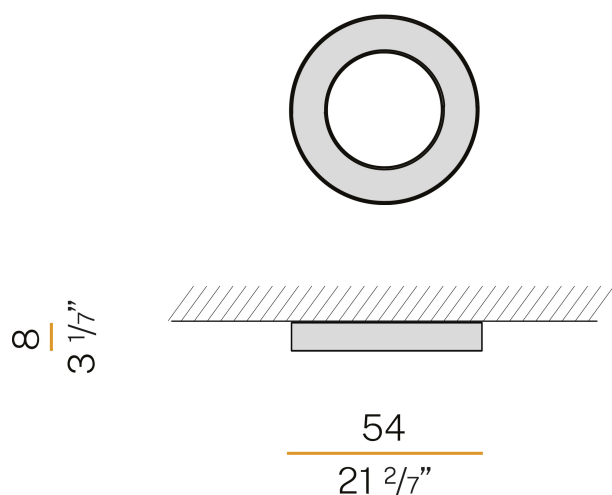

PANZERI

Silver Ring

220-240V AC dimmable (DALI/Push DIM)

P08201.050.0402

● white

Data sheet

CODE	P08201.050.0402
SYSTEM POWER CONSUMPTION	25W
EFFICACY	72.36lm/W
LIGHT SOURCE	LED
COLOUR TEMPERATURE	3000K Ra>90
LIGHT DISTRIBUTION	diffused
POWER SUPPLY	220-240V AC
FREQUENCY	50/60Hz
ELECTRICAL CONFIGURATION	dimmable (DALI/Push DIM)
DRIVER	integrated included
NOMINAL LUMINOUS FLUX	3100lm
LUMEN OUTPUT	1809lm
EFFICIENCY	58.4%
WEIGHT	4.88 Kg
PROTECTION DEGREE	IP40
COLOUR TOLLERANCES	SDCM 3
GLOW WIRE TEST PERFORMANCE	850°
PACKING DIMENSIONS (CM)	58,0 x 14,0 x 58,0

Technical drawing

Application

Polar diagram